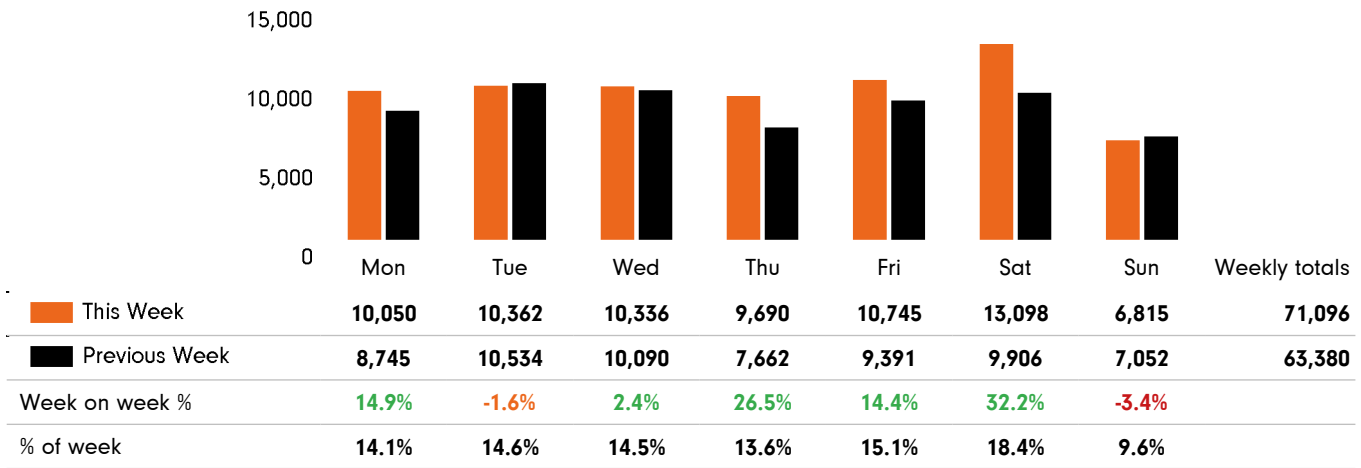

Footfall by day