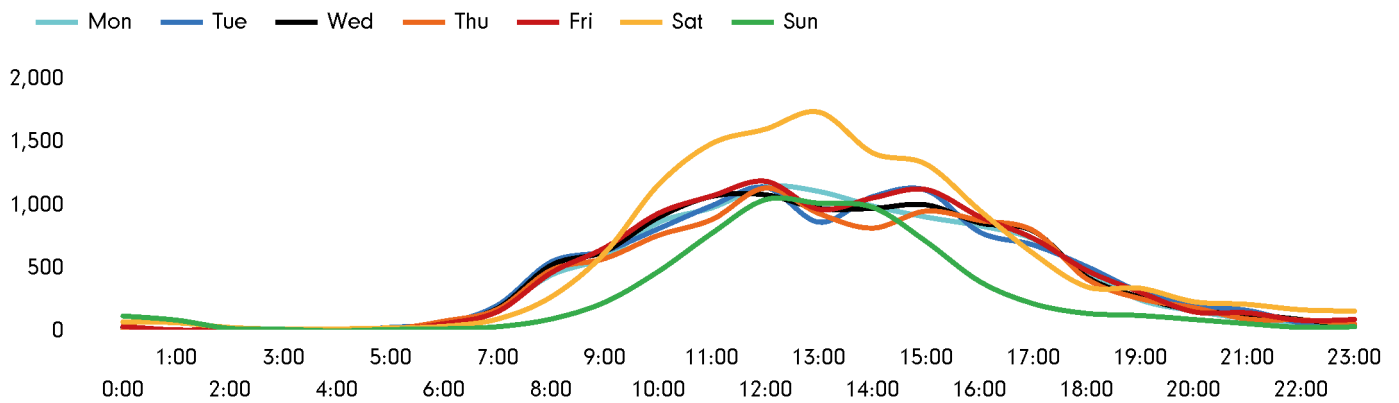

Footfall by hour