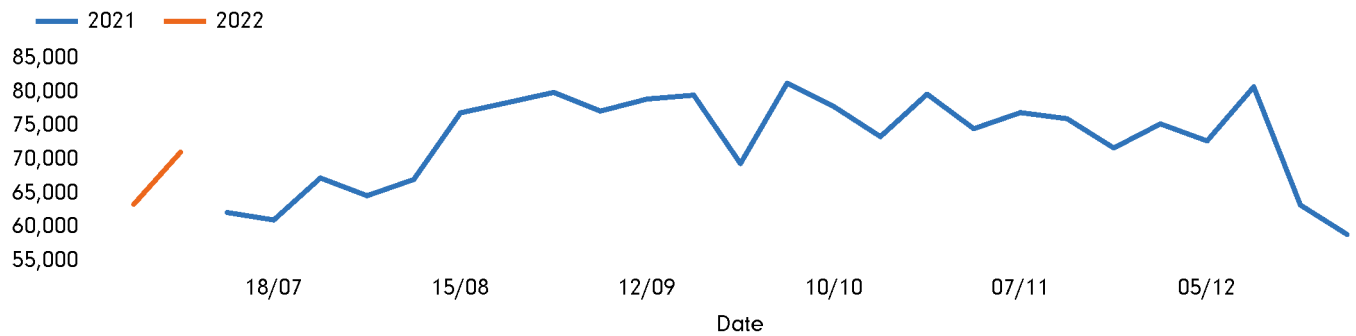

Footfall by week