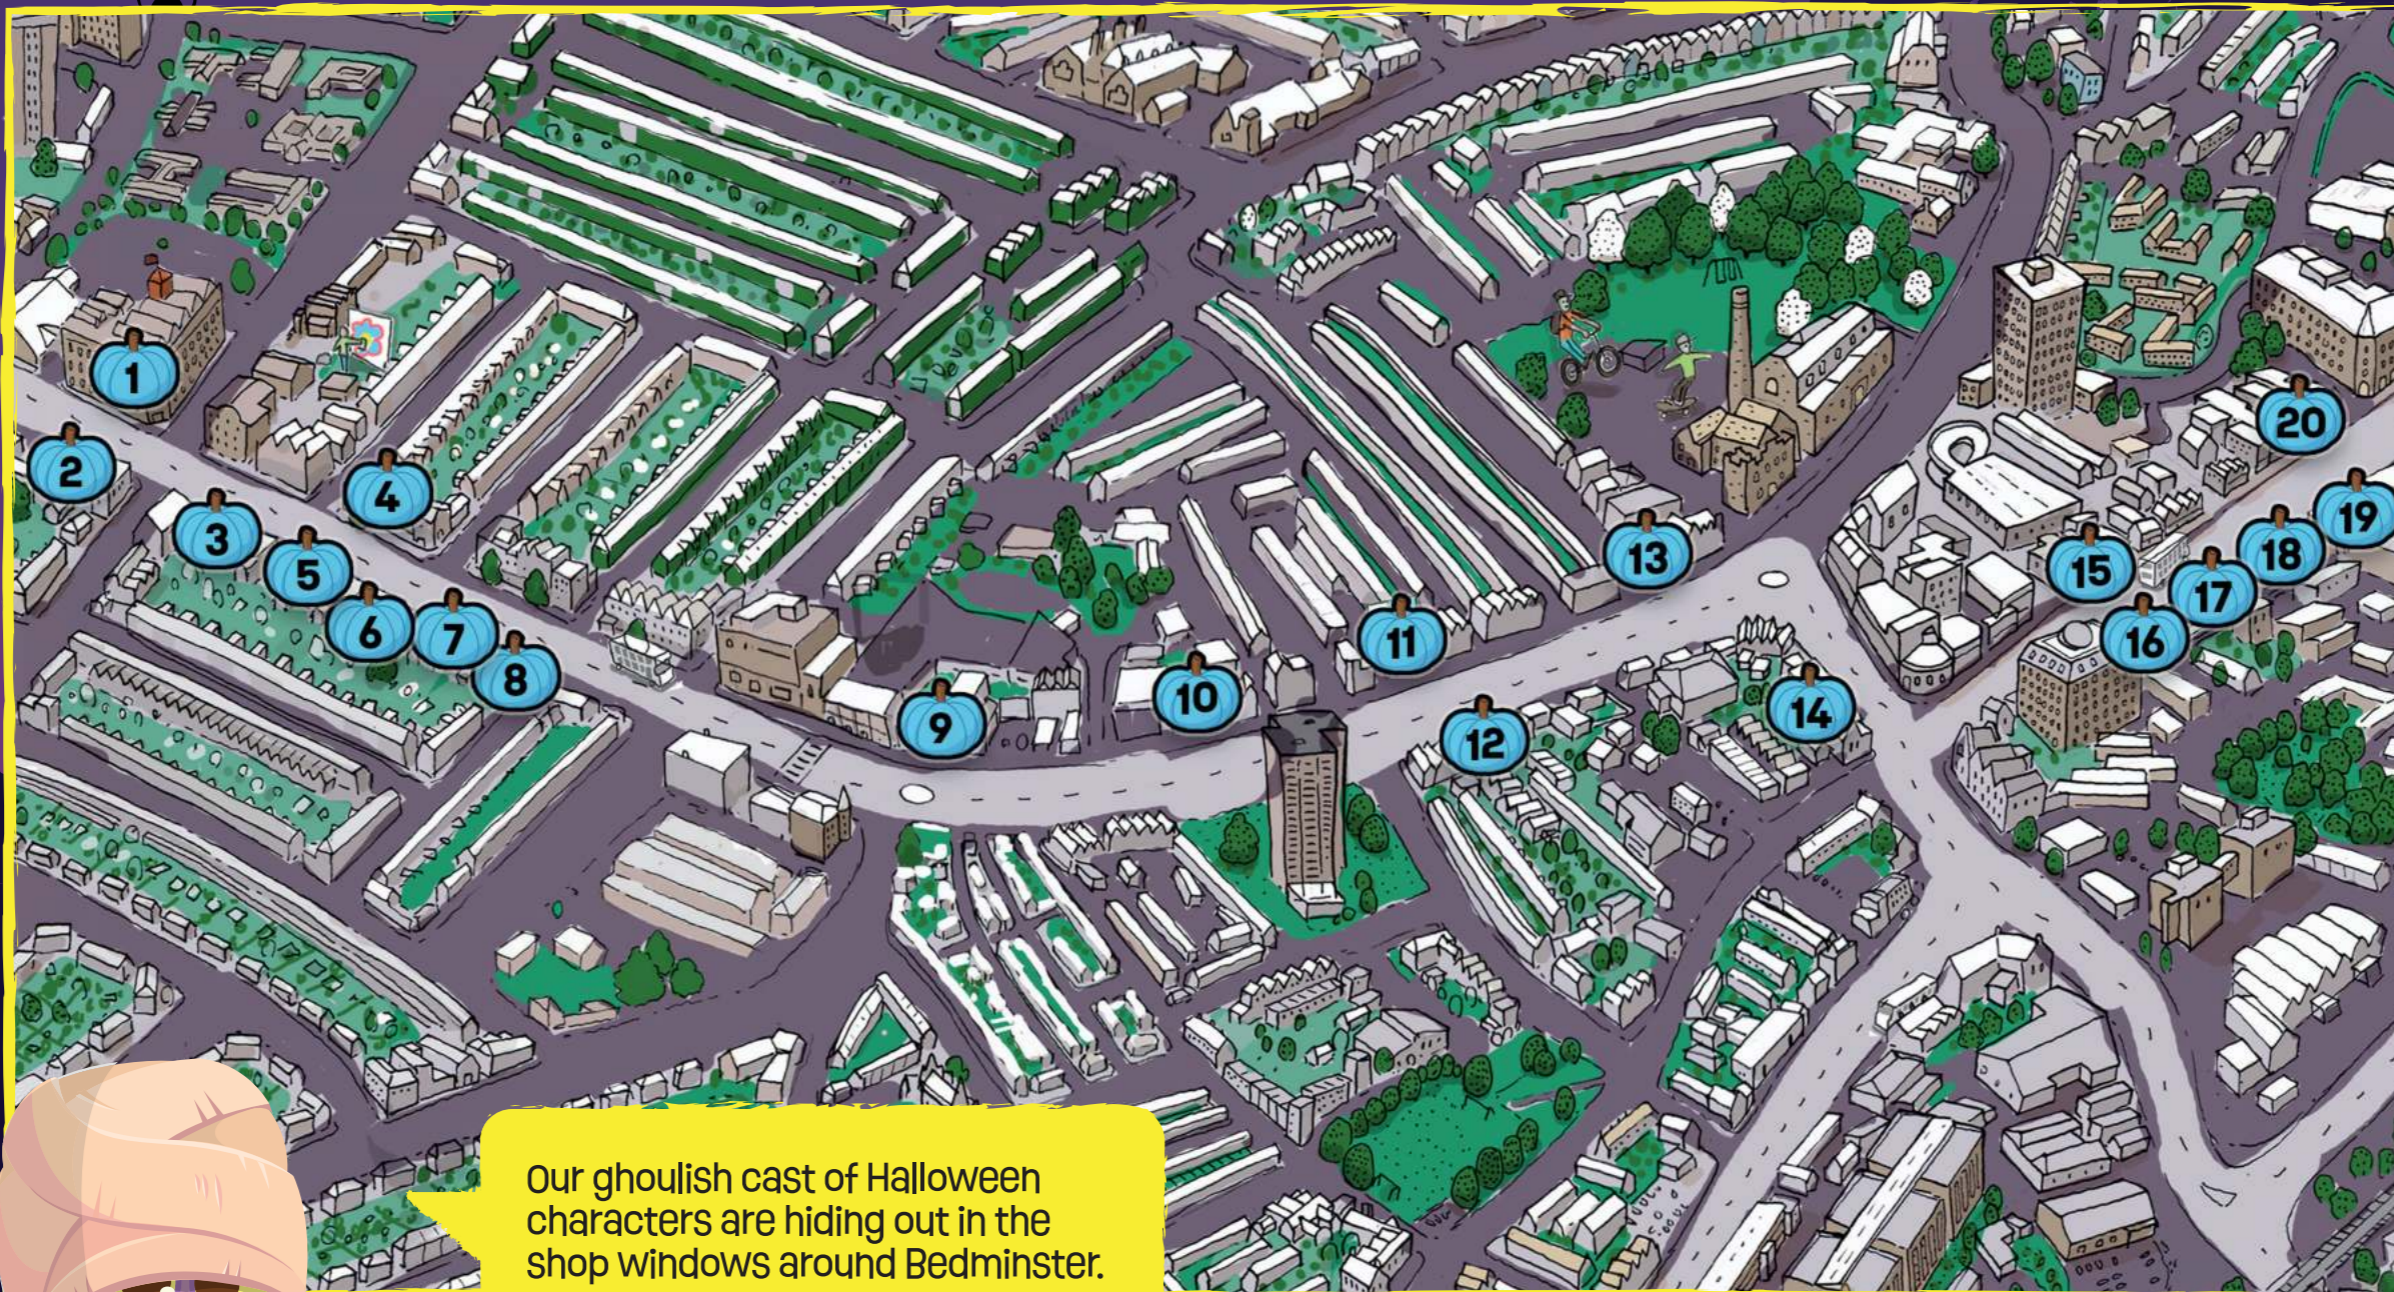

Bedminster HAUNTED HALLOWEEN TRAIL

Our ghoulish cast of Halloween characters are hiding out in the shop windows around Bedminster.

When you track one down you can pop into the shop and collect their character sticker to add to your sheet. **Can you collect all 20?**

BEDMINSTER
BUSINESS IMPROVEMENT DISTRICT

- 1: Five Acre Farm Shop
- 2: Occasion Cakes and Catering
- 3: Glass Designs Gallery
- 4: Southville Deli
- 5: Compuwave
- 6: Farahway Cafe
- 7: Mon Pote
- 8: Lion Stores
- 9: Upfest
- 10: Bristol Flooring

- 11: Independent Design Collective
- 12: North Street Cheese Company
- 13: Trylla
- 14: No Frills Knitting
- 15: Emporium
- 16: Vx Bristol
- 17: East Street Emporium
- 18: Miss Millie's
- 19: Revival Market
- 20: Alpha Bottle Shop and Tap

MONSTER
GHOST
TRICK OR TREAT
MUMMY
HALLOWEEN
SPIDER
DRACULA
ZOMBIE
ALIEN
WITCH
BAT
HAT

SKELETON
CREEPY
PUMPKIN
SPOOKY
GHOUL
BOO
CAULDRON
SPELL
FROG
CAT
CLAW
VAMPIRE

Share your best snaps of you and your completed Halloween Map to enter our £100 prize giveaway! **Make sure to tag us**
@bedminsterbid
#bedminsterbid